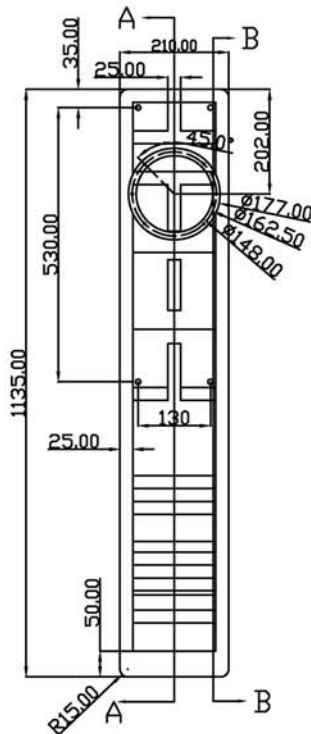

全頻背號角箱
Full range back horn speaker box

單體 Driver:

全頻單體 Full range driver: W6-1916

箱體訊息 Enclosure Information :

1. Fb : 43Hz
2. 號角長度 Horn length: 2.5M

全頻背號角箱
Full range back horn speaker box