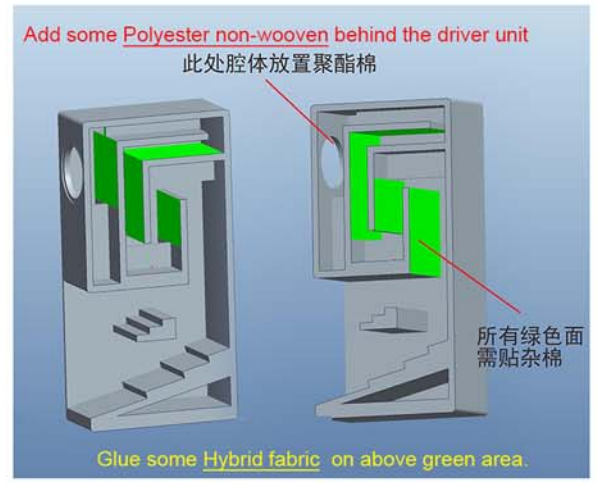

全頻背號角箱
Full range back horn speaker box

單體 Driver:

全頻單體 Full range driver: W6-1916

箱體訊息 Enclosure Information :

1. Fb : 43Hz
2. 號角長度 Horn length: 2.5M

全頻背號角箱
Full range back horn speaker box