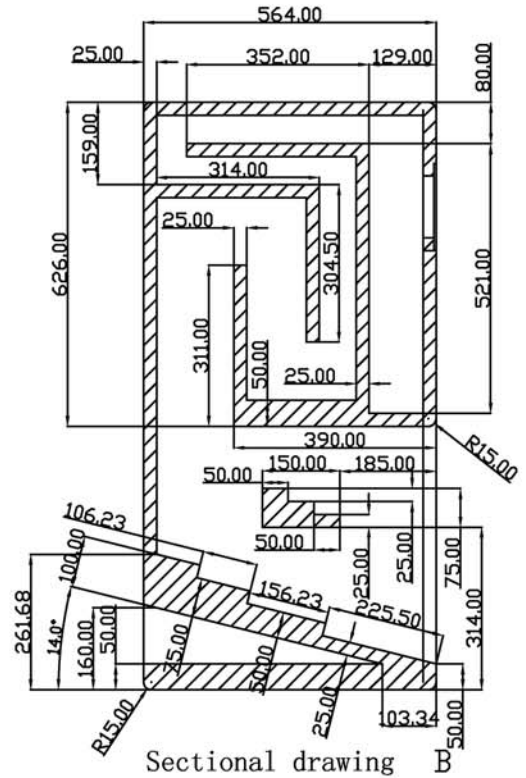

全頻背號角箱
Full range back horn speaker box

單體 Driver:

全頻單體 Full range driver: W6-1916

箱體訊息 Enclosure Information :

1. Fb : 43Hz
2. 號角長度 Horn length: 2.5M

全頻背號角箱
Full range back horn speaker box