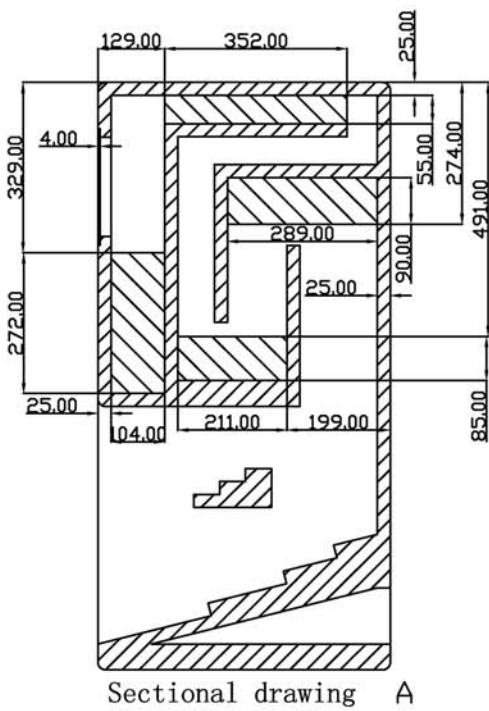

全頻背號角箱
Full range back horn speaker box

單體 Driver:

全頻單體 Full range driver: W6-1916

箱體訊息 Enclosure Information :

1. Fb : 43Hz
2. 號角長度 Horn length: 2.5M

全頻背號角箱
Full range back horn speaker box