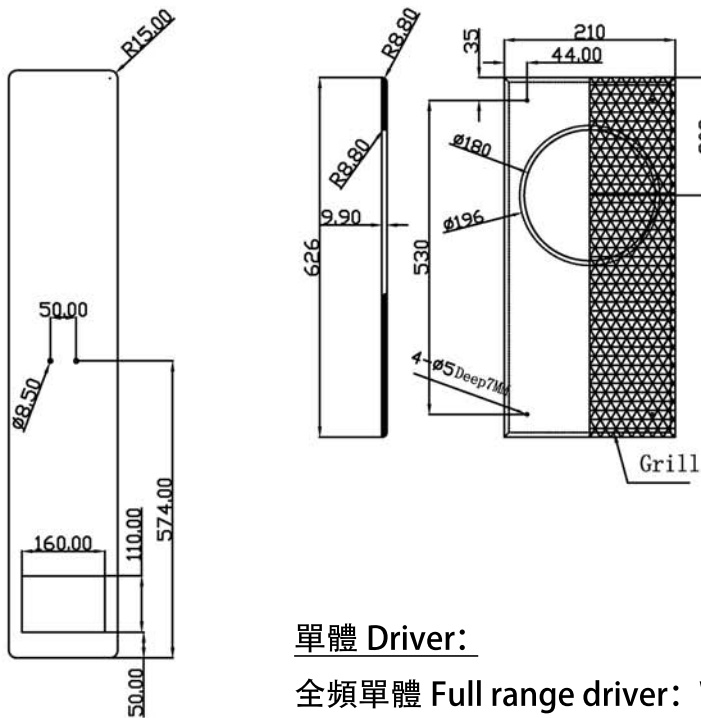

全頻背號角箱
Full range back horn speaker box

單體 Driver:

全頻單體 Full range driver: W6-1916

箱體訊息 Enclosure Information :

1. Fb : 43Hz
2. 號角長度 Horn length: 2.5M

全頻背號角箱
Full range back horn speaker box