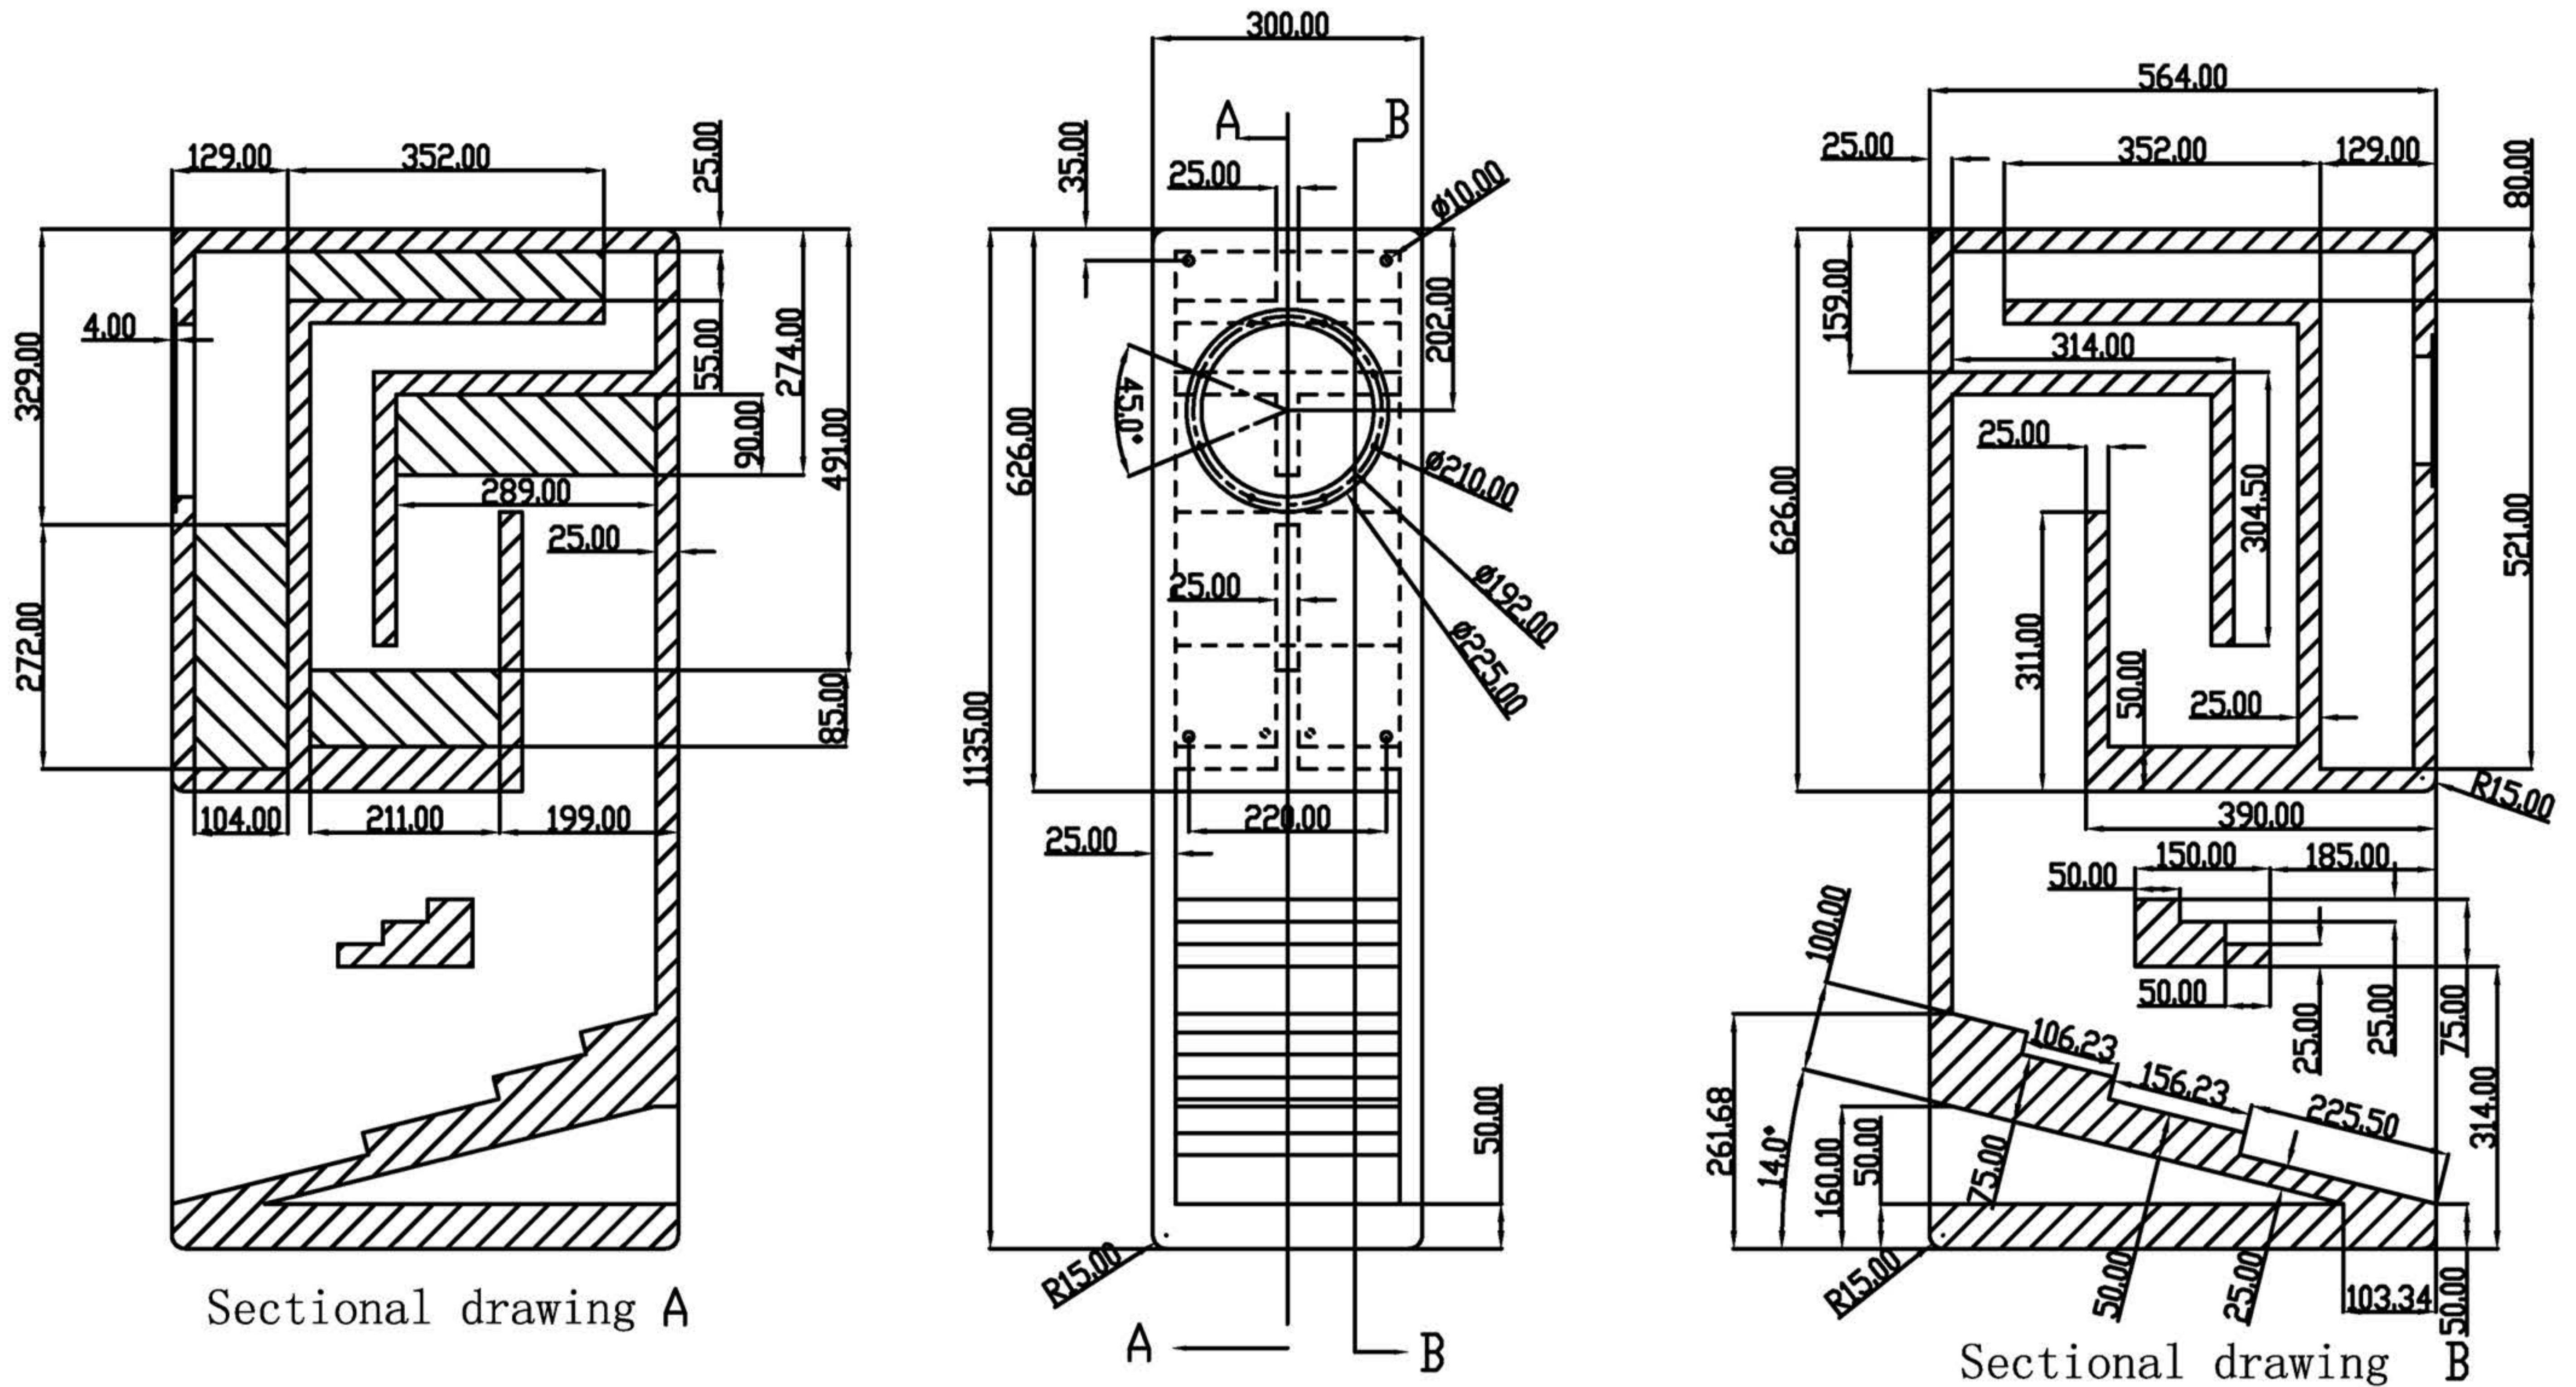

全頻背號角箱  
Full range back horn speaker box

單體 Driver:

全頻單體 Full range driver: W8-1772

箱體訊息 Enclosur Information :

1. Fs: 30Hz
2. 號角長度 Horn length: 2.5M

全頻背號角箱  
Full range back horn speaker box