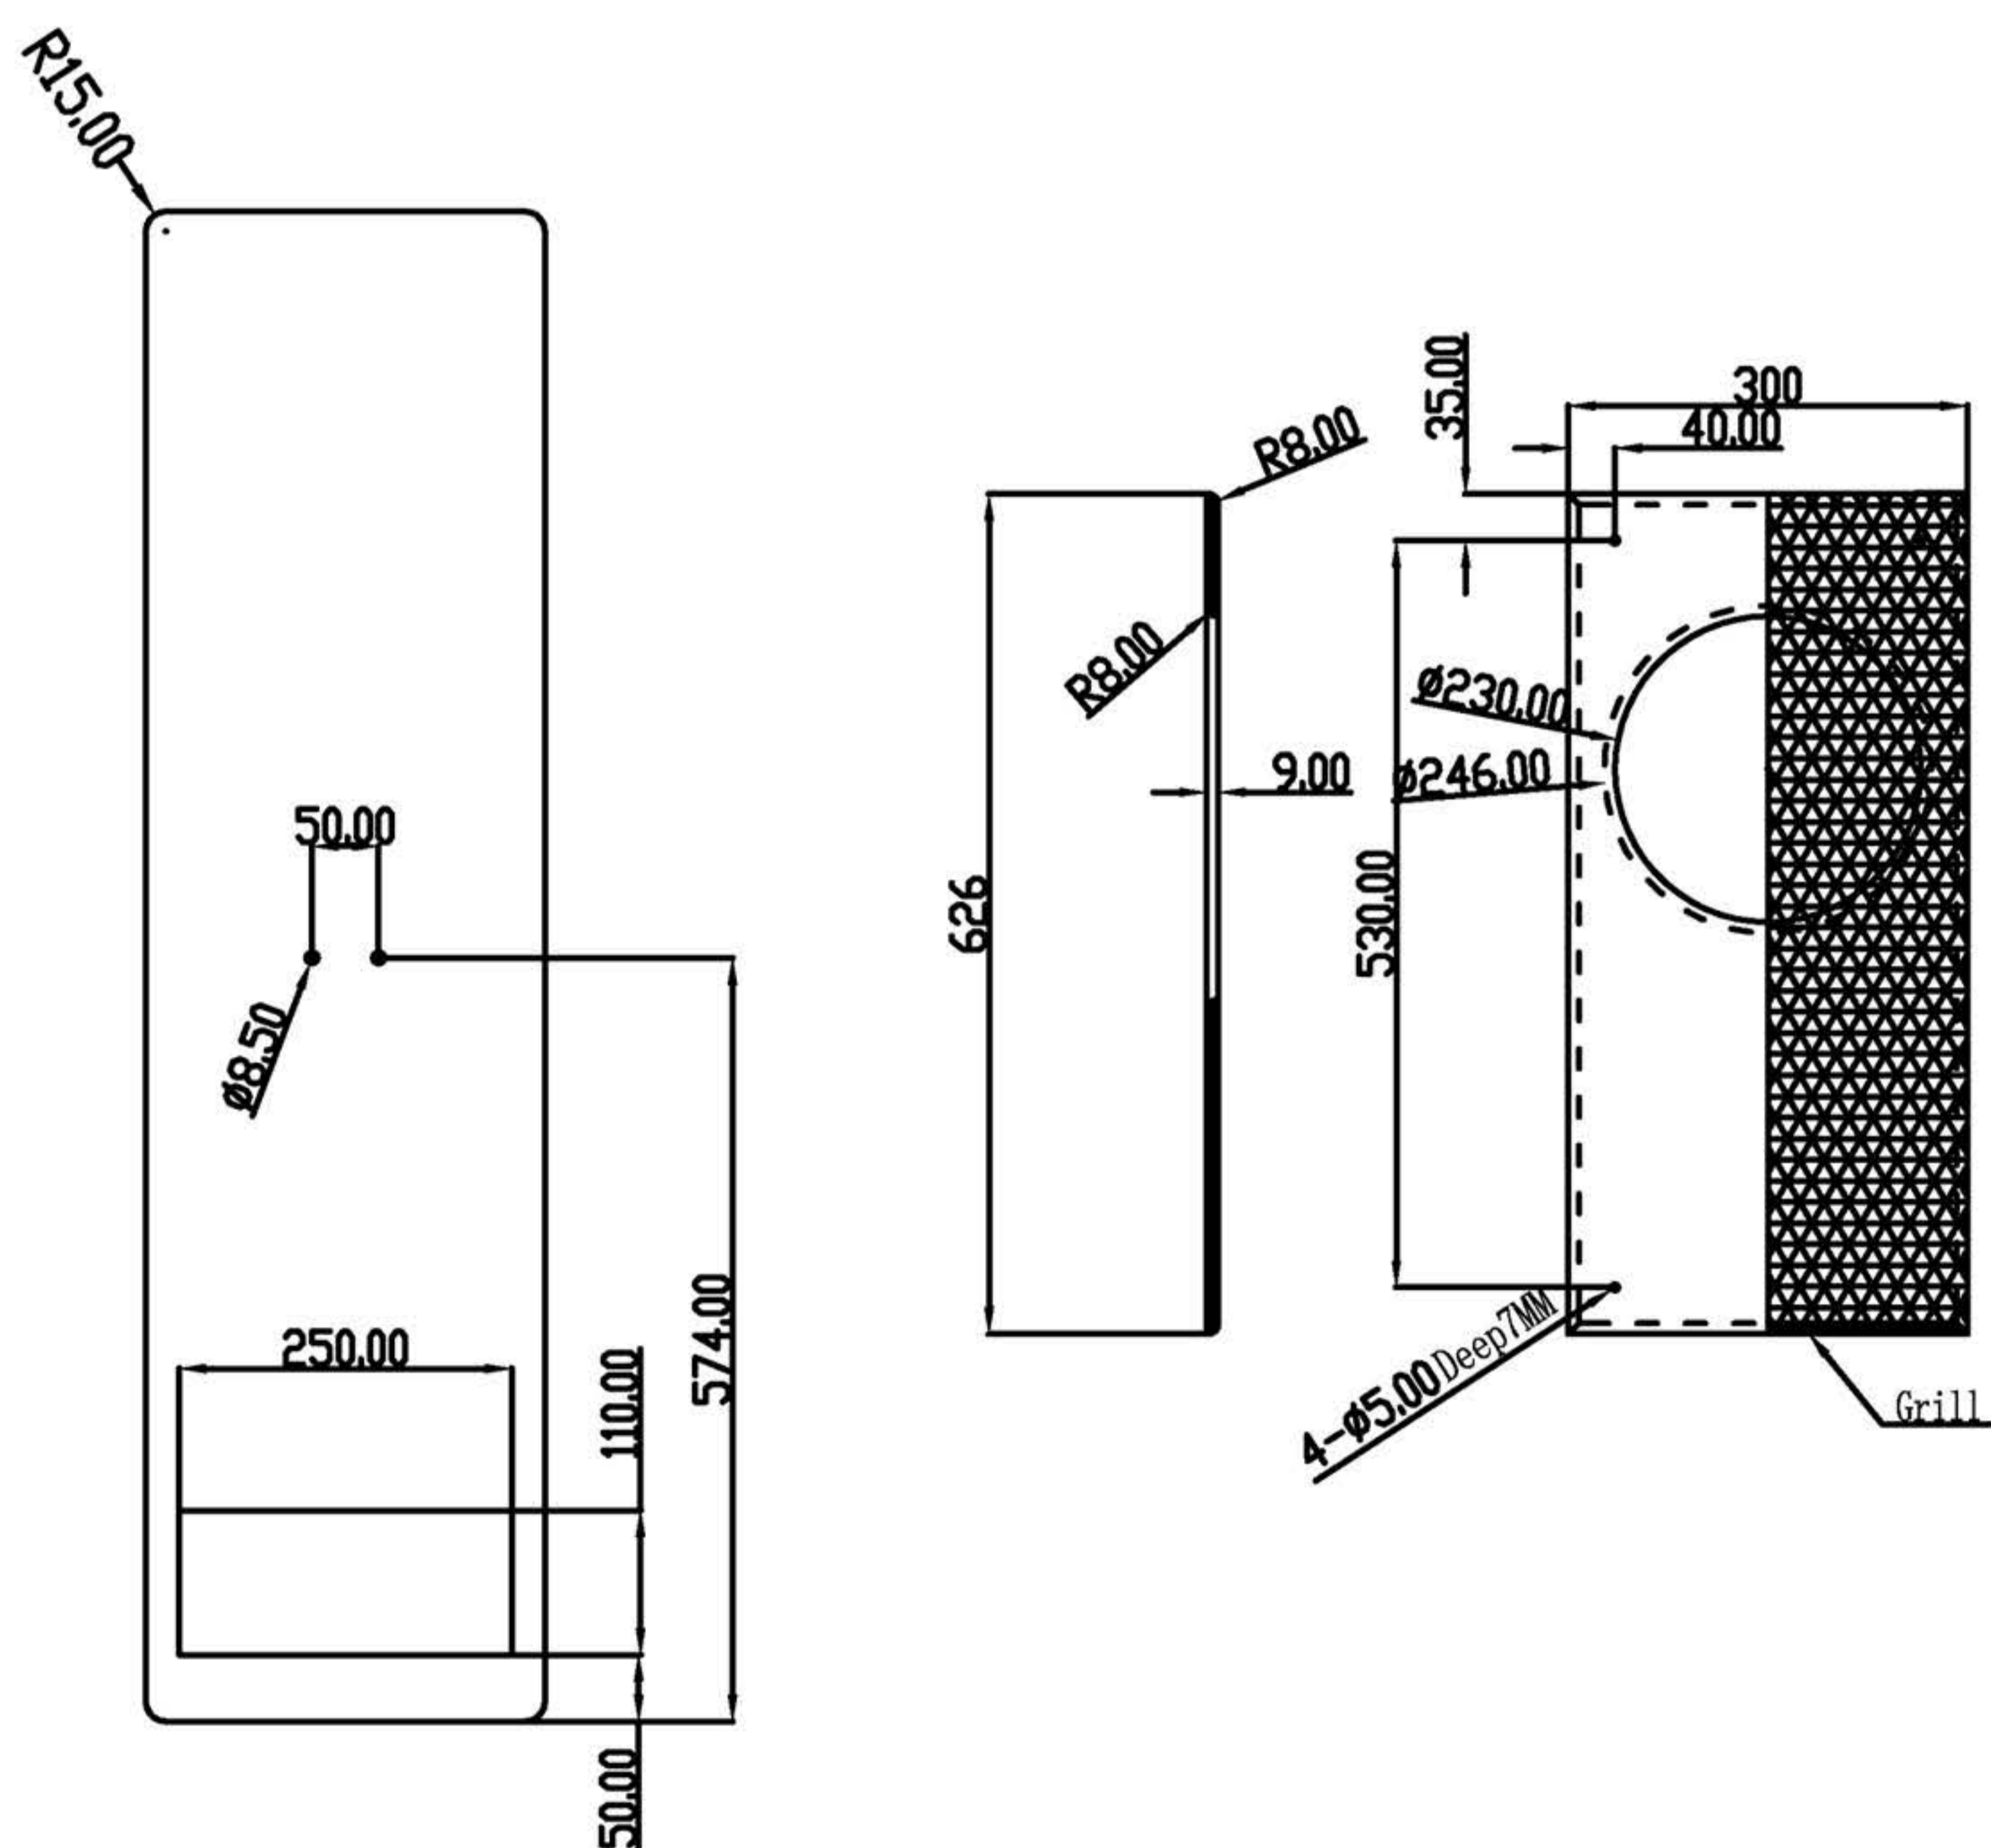

全頻背號角箱  
Full range back horn speaker box

單體 Driver:

全頻單體 Full range driver: W8-1772

箱體訊息 Enclosur Information :

1. Fs: 30Hz
2. 號角長度 Horn length: 2.5M

全頻背號角箱  
Full range back horn speaker box