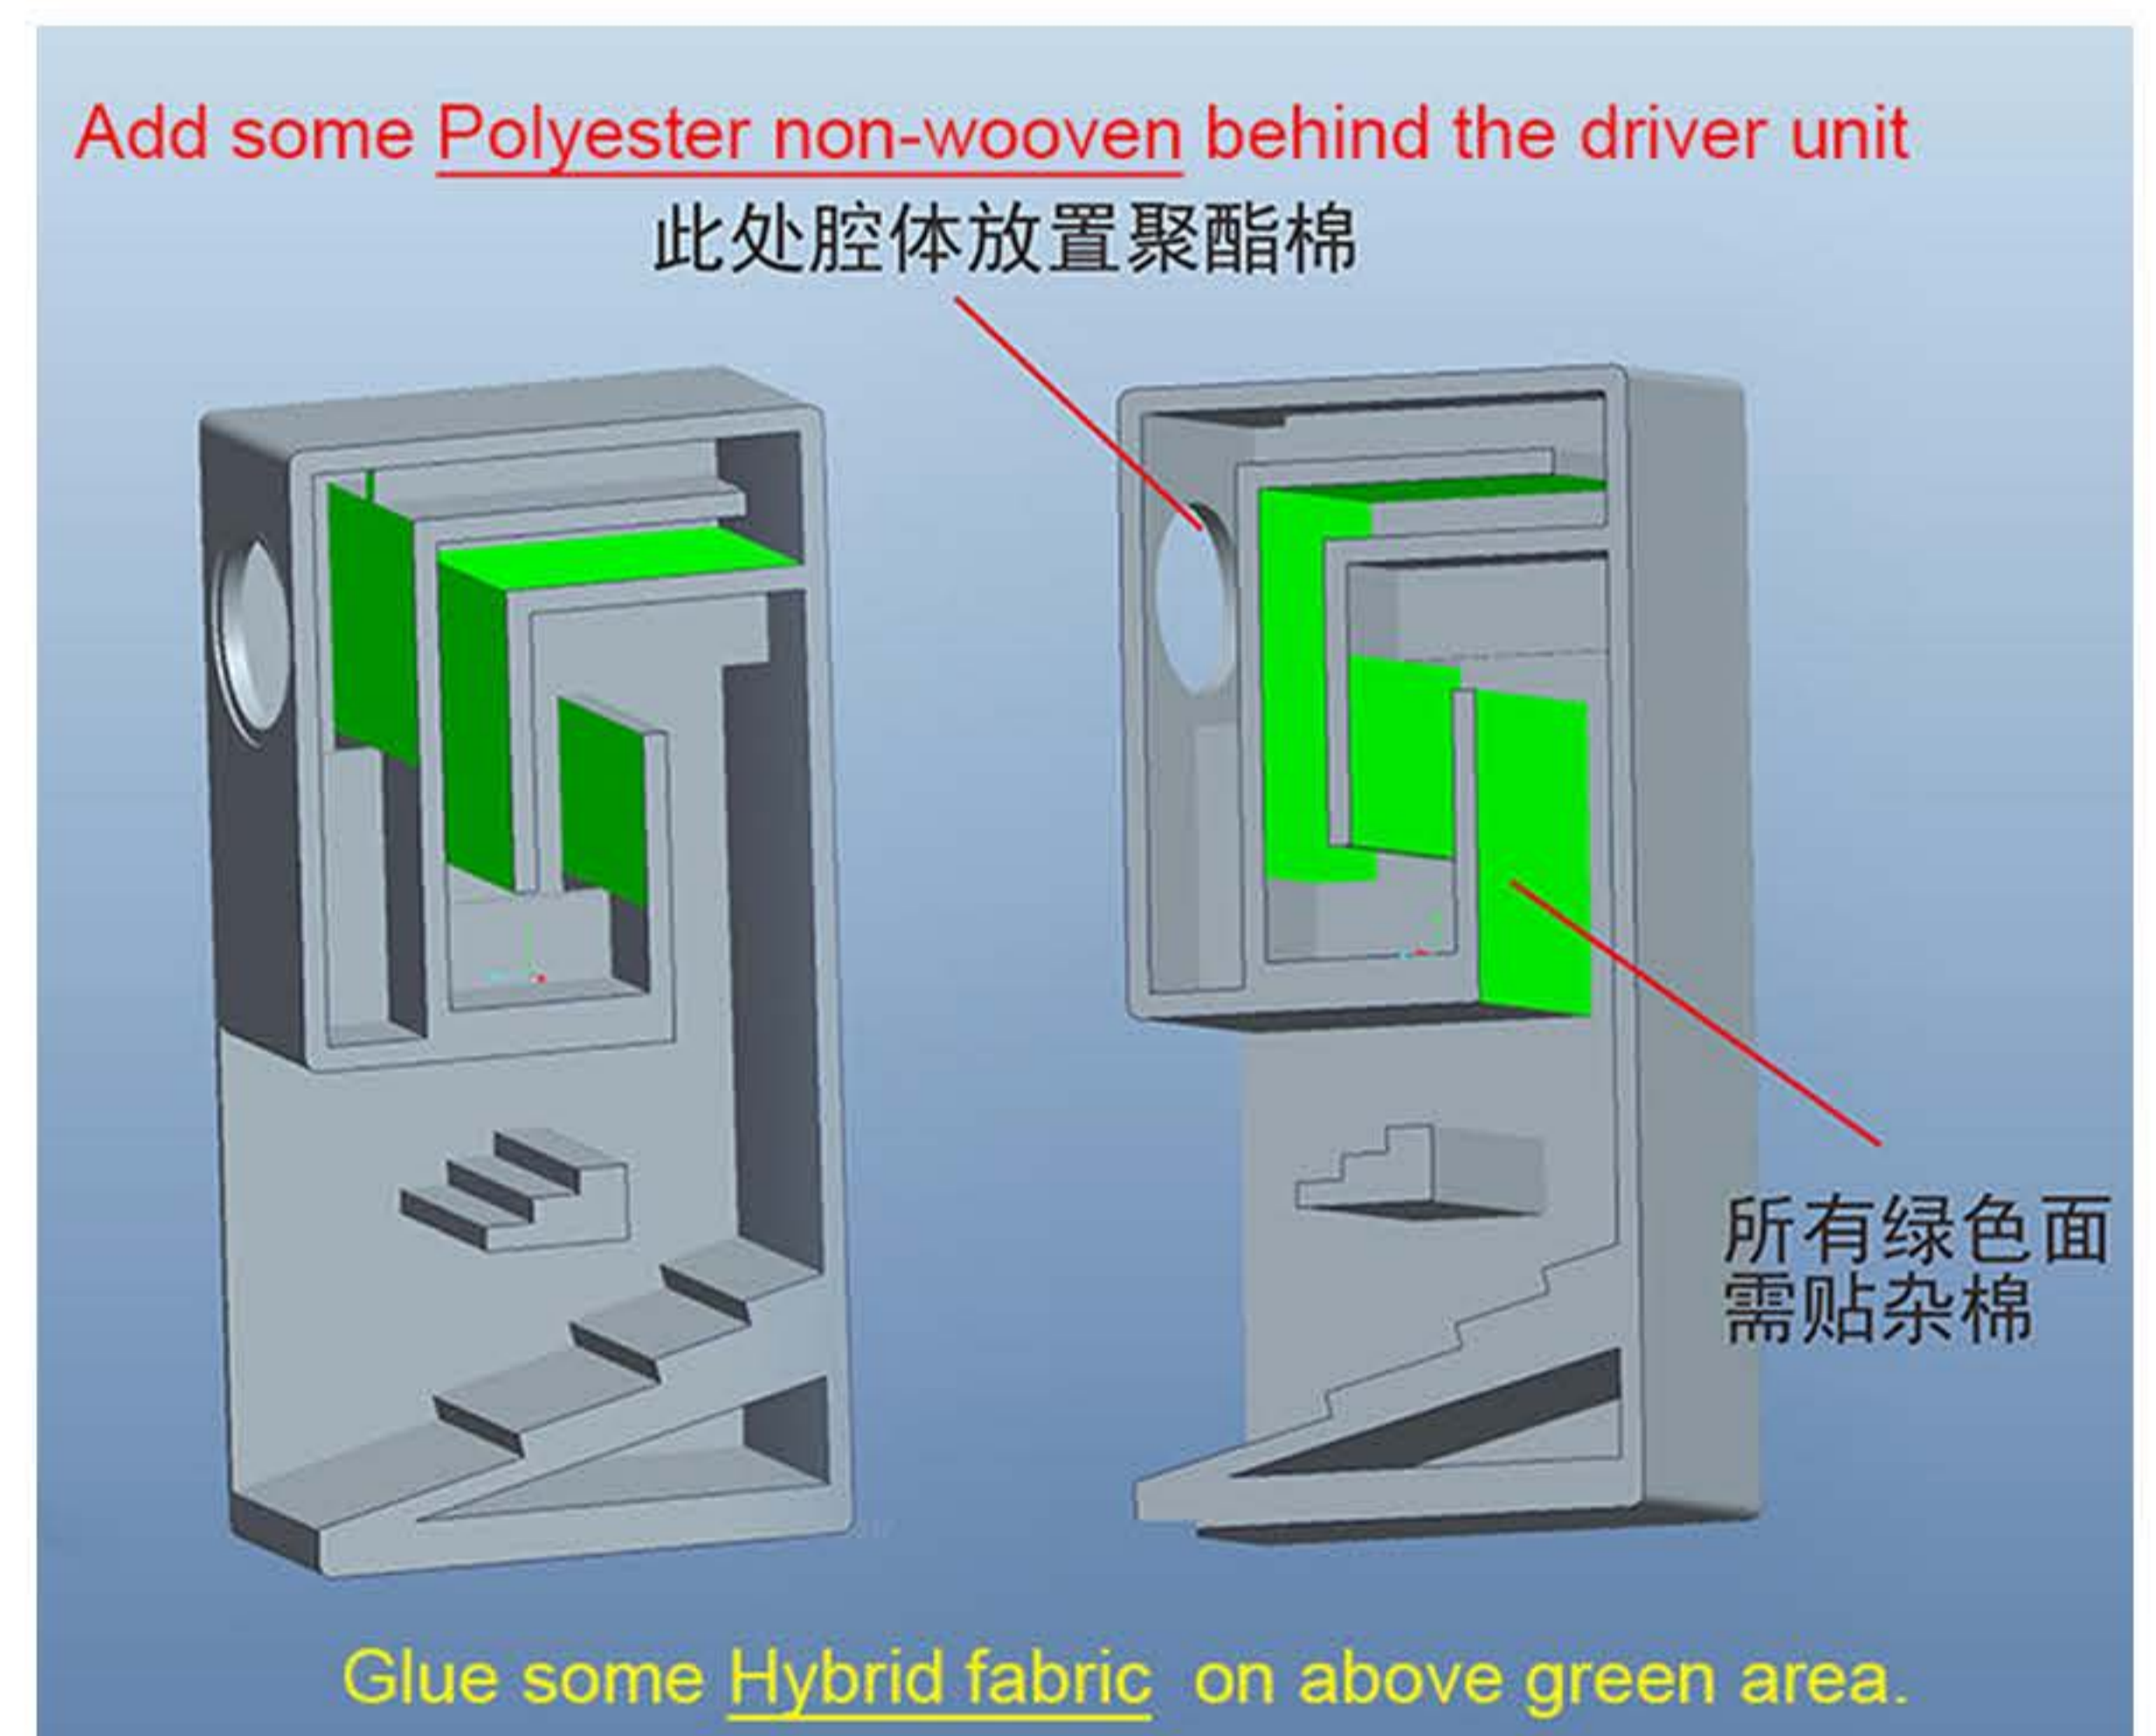

全頻背號角箱  
Full range back horn speaker box

單體 Driver:

全頻單體 Full range driver: W8-1772

箱體訊息 Enclosur Information :

1. Fs: 30Hz
2. 號角長度 Horn length: 2.5M

全頻背號角箱  
Full range back horn speaker box