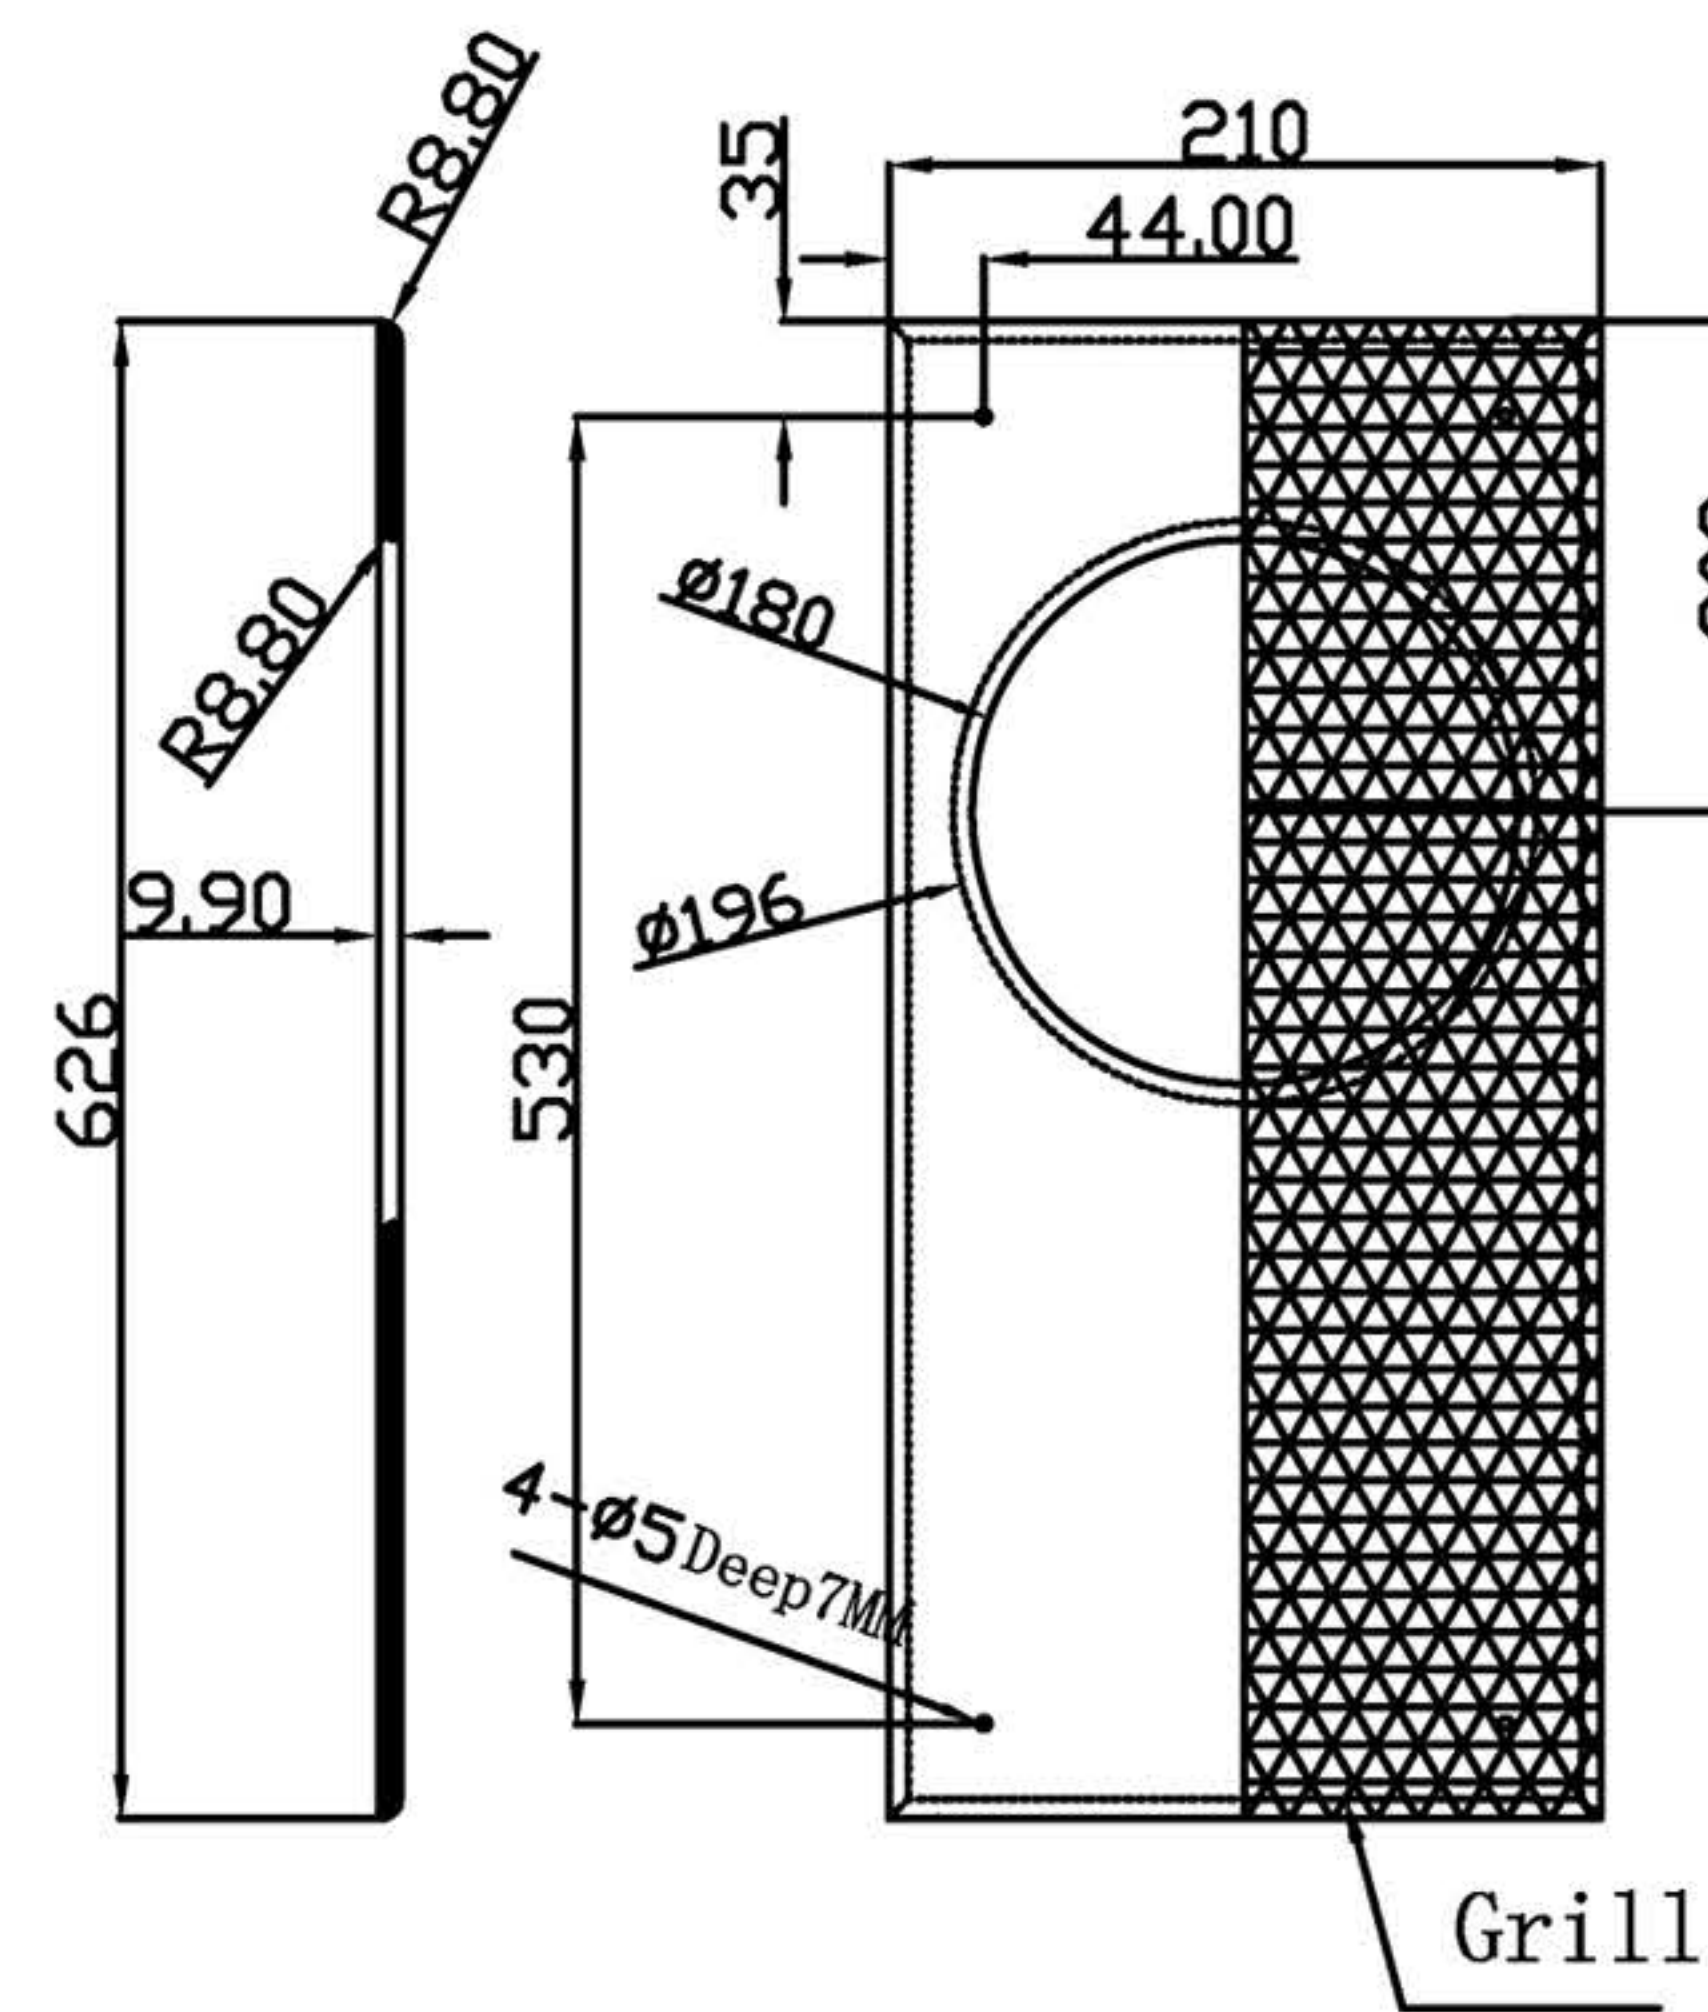

全頻背號角箱
Full range back horn speaker box

單體 Driver:

全頻單體 Full range driver: W6-1916

箱體訊息 Enclosure Information:

1. Fs: 43Hz
2. 號角長度 Horn length: 2.5M

全頻背號角箱
Full range back horn speaker box