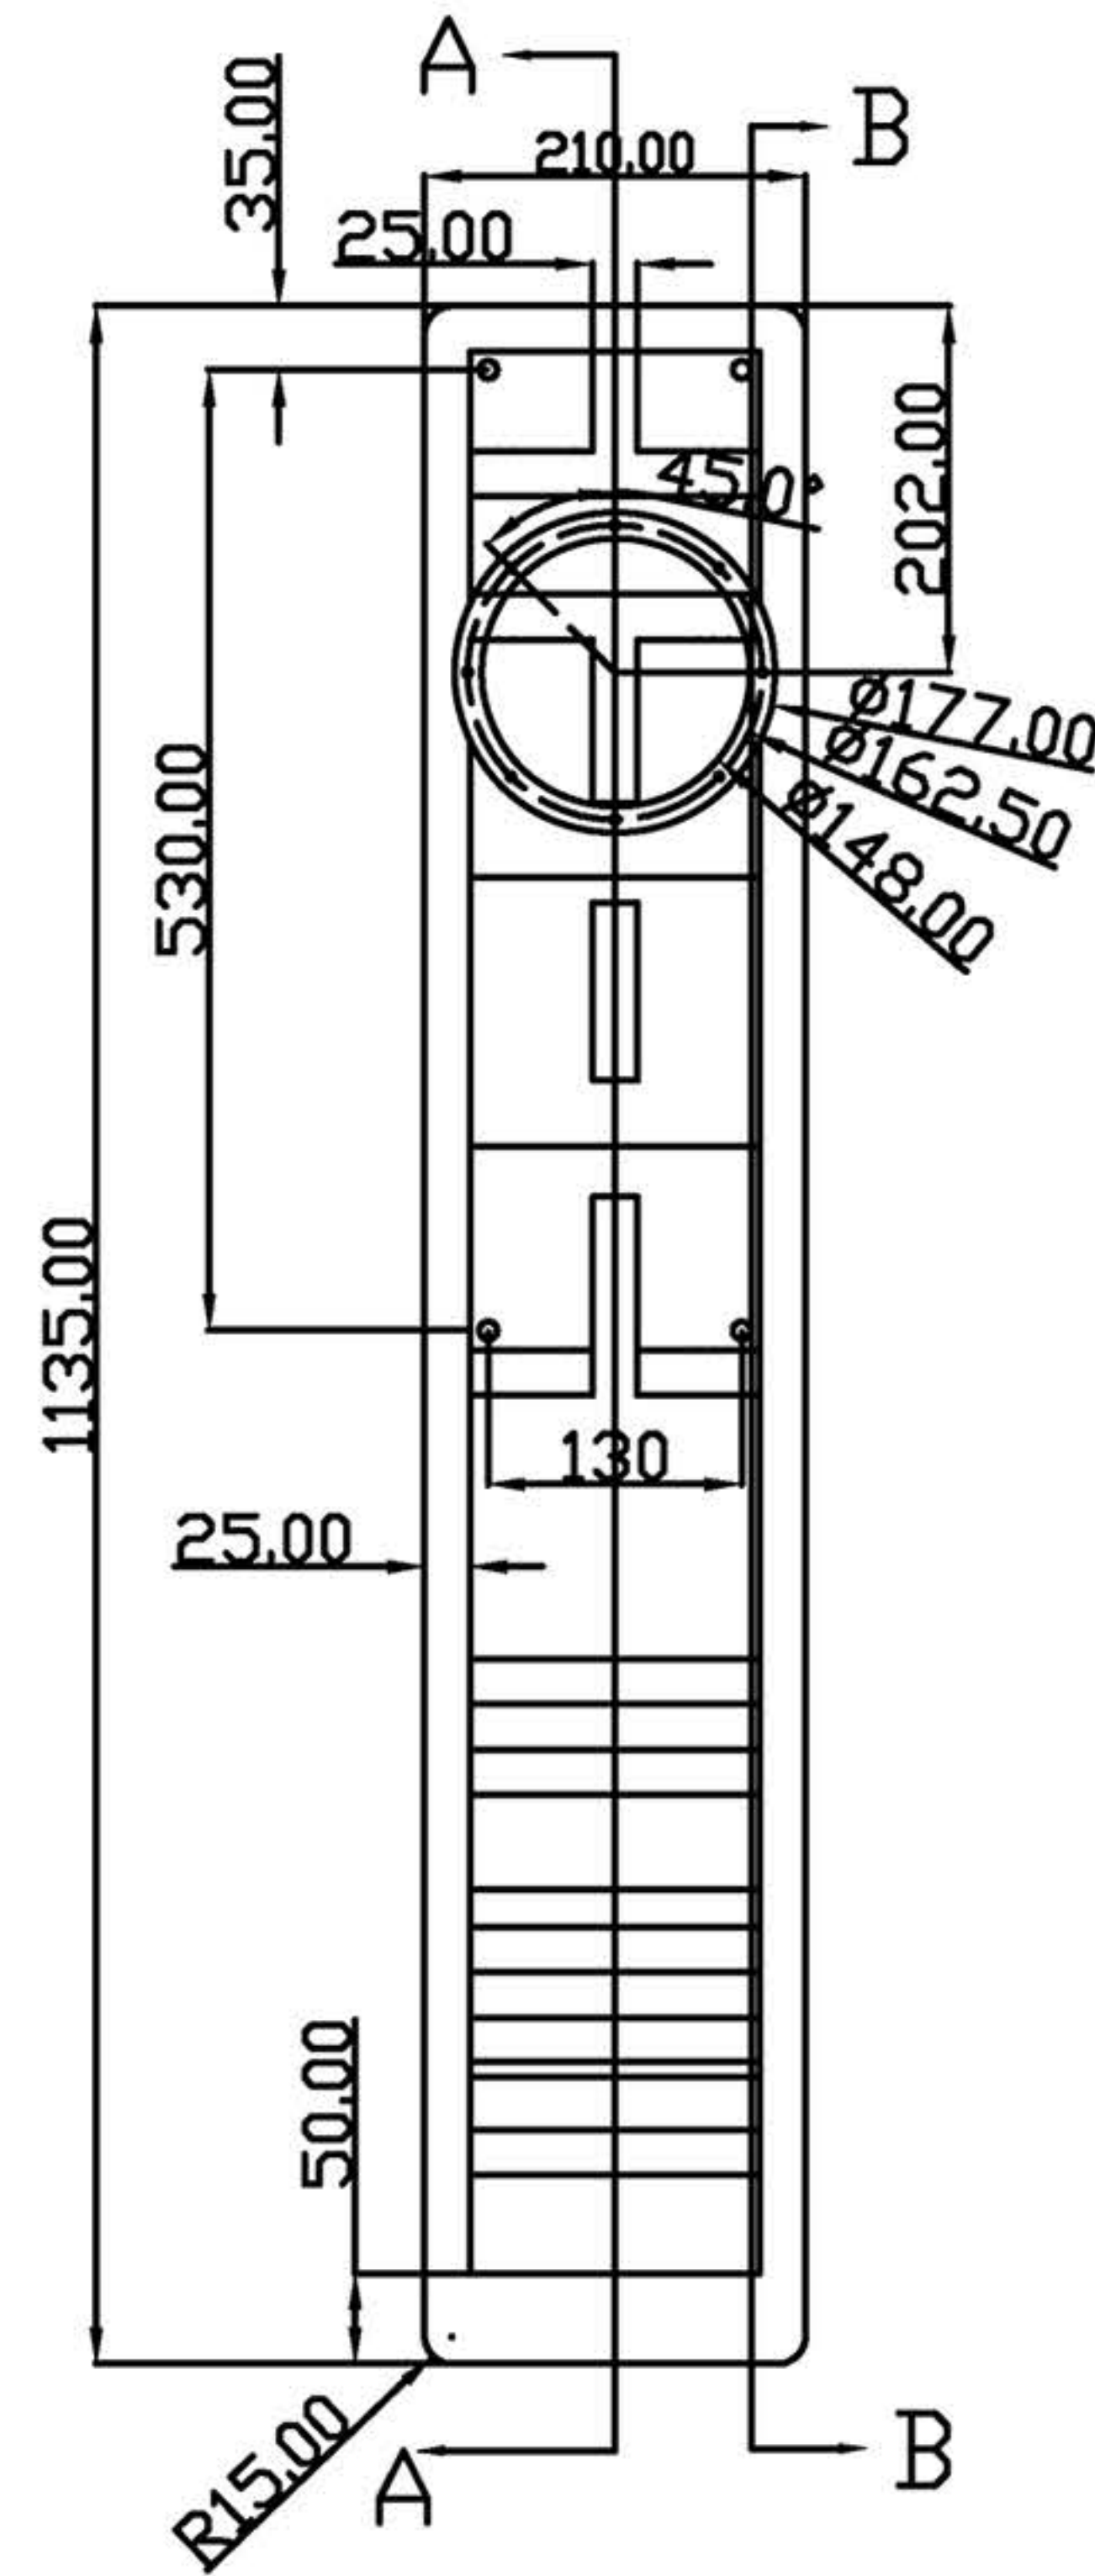

全頻背號角箱
Full range back horn speaker box

單體 Driver:

全頻單體 Full range driver: W6-1916

箱體訊息 Enclosure Information:

1. Fs: 43Hz
2. 號角長度 Horn length: 2.5M

全頻背號角箱
Full range back horn speaker box