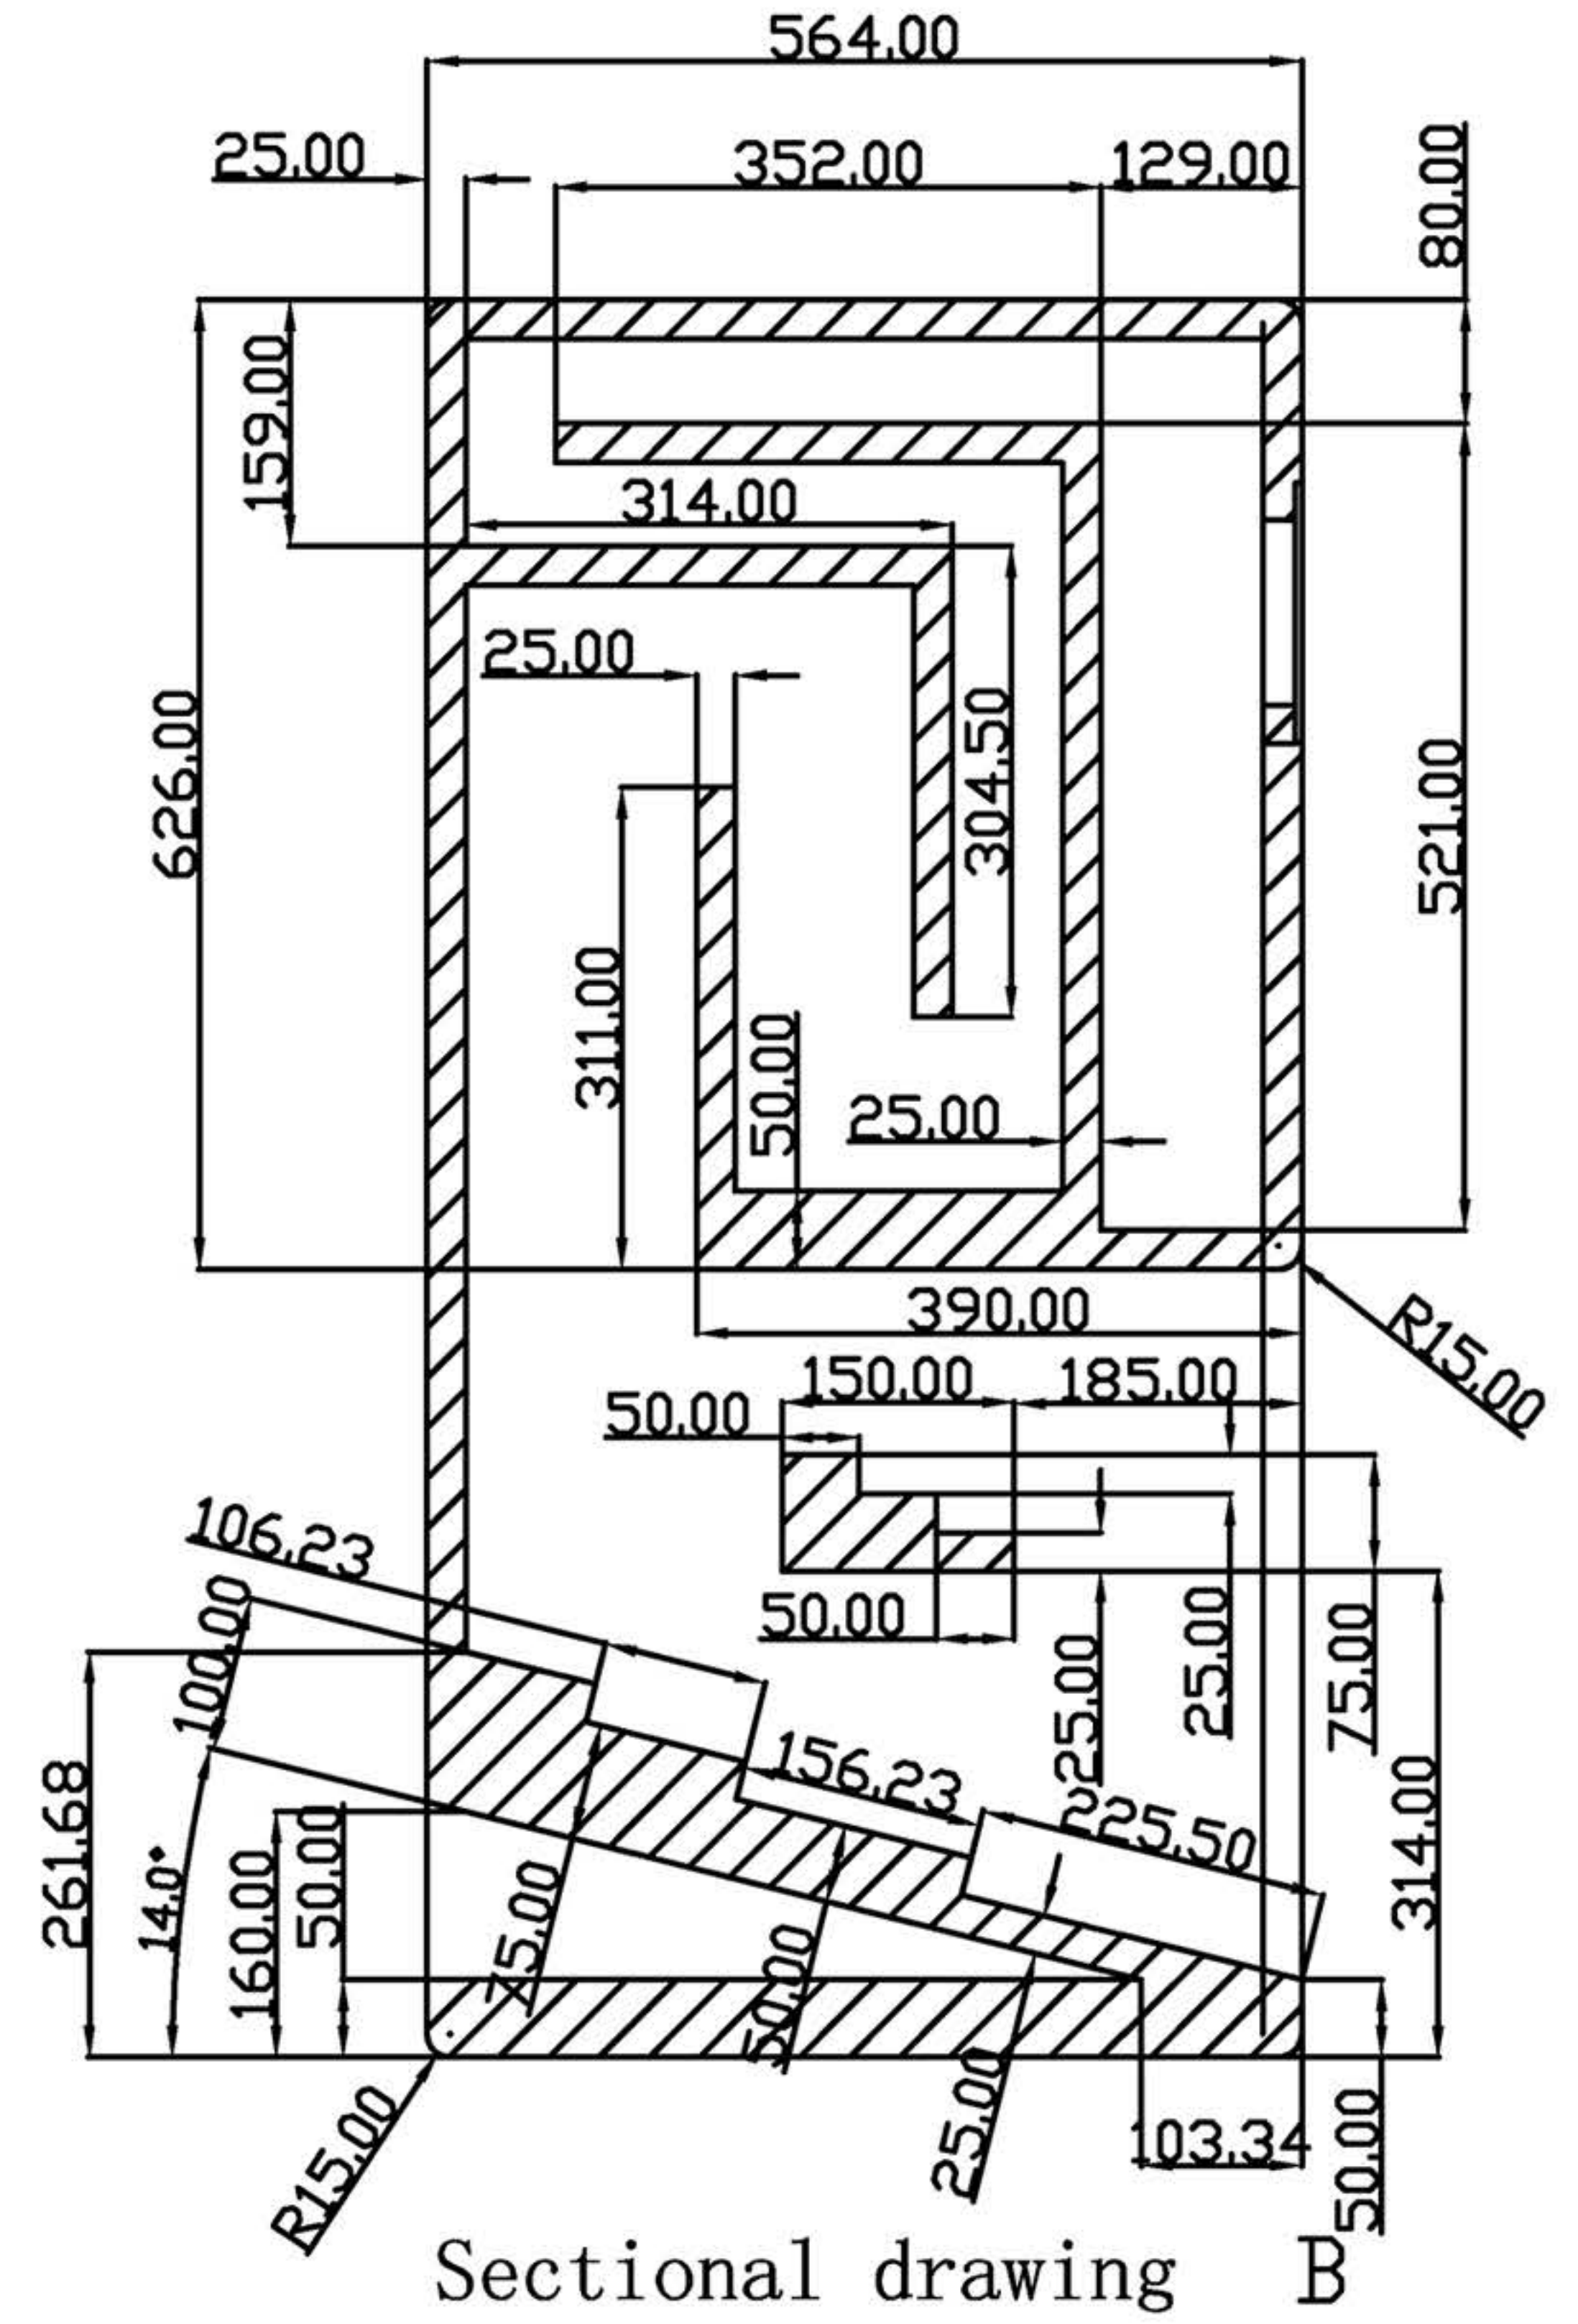

全頻背號角箱
Full range back horn speaker box

單體 Driver:

全頻單體 Full range driver: W6-1916

箱體訊息 Enclosure Information:

1. Fs: 43Hz
2. 號角長度 Horn length: 2.5M

全頻背號角箱
Full range back horn speaker box