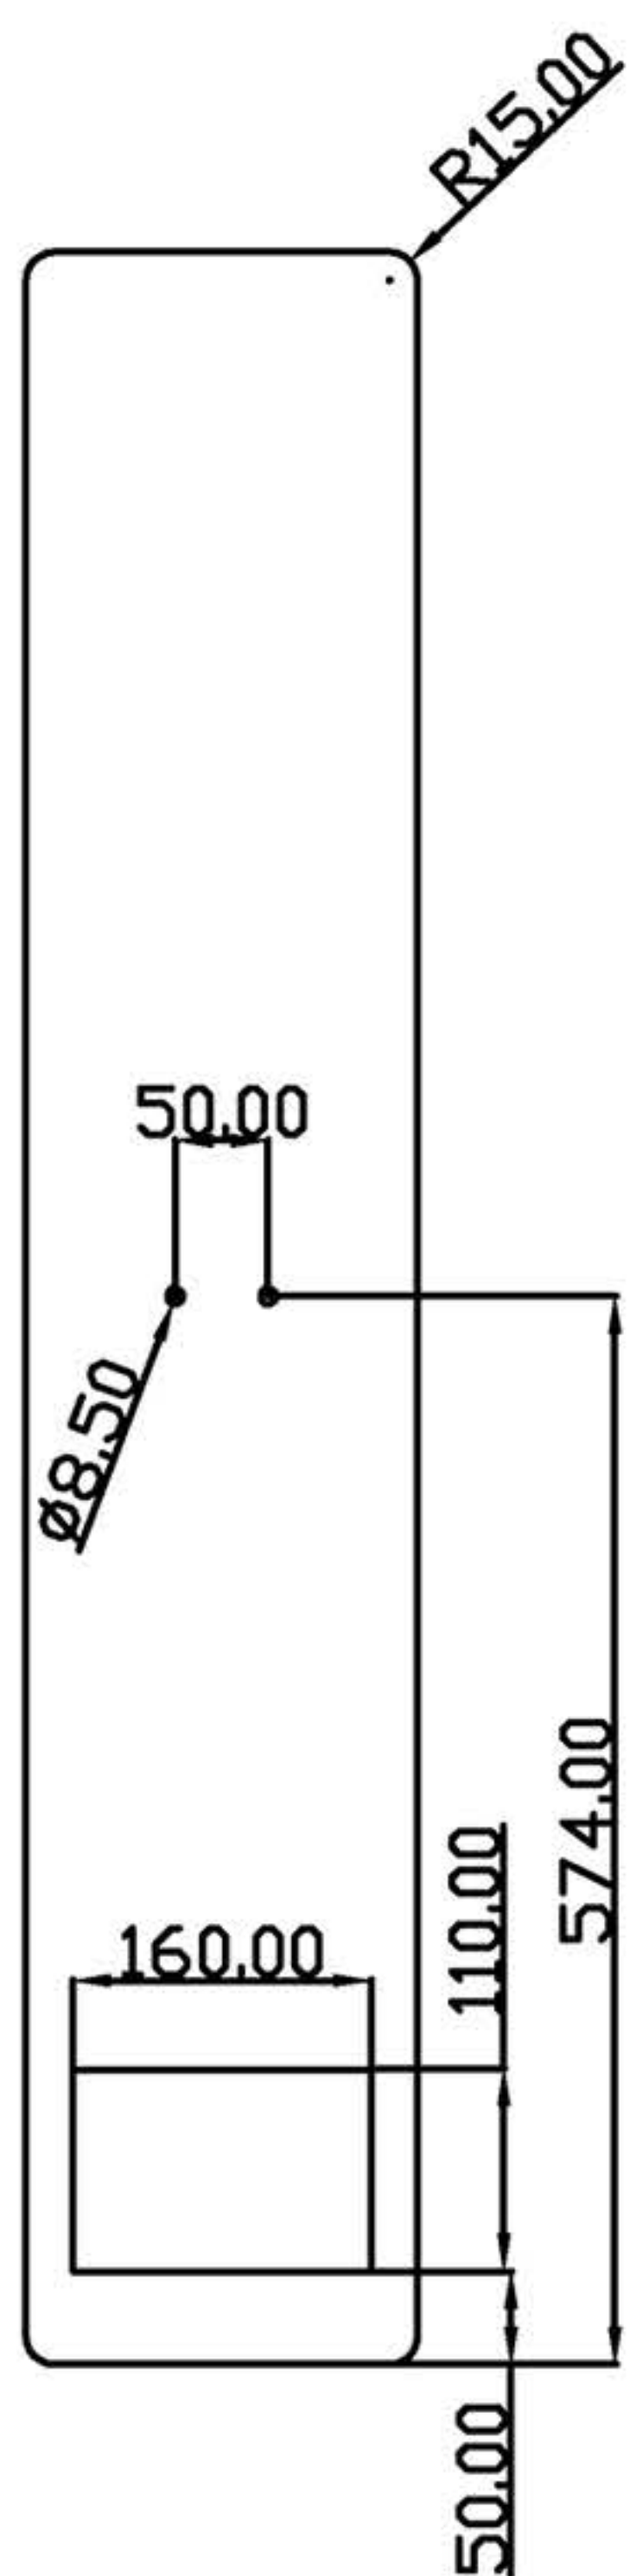

全頻背號角箱
Full range back horn speaker box

單體 Driver:

全頻單體 Full range driver: W6-1916

箱體訊息 Enclosure Information:

1. Fs: 43Hz
2. 號角長度 Horn length: 2.5M

全頻背號角箱
Full range back horn speaker box