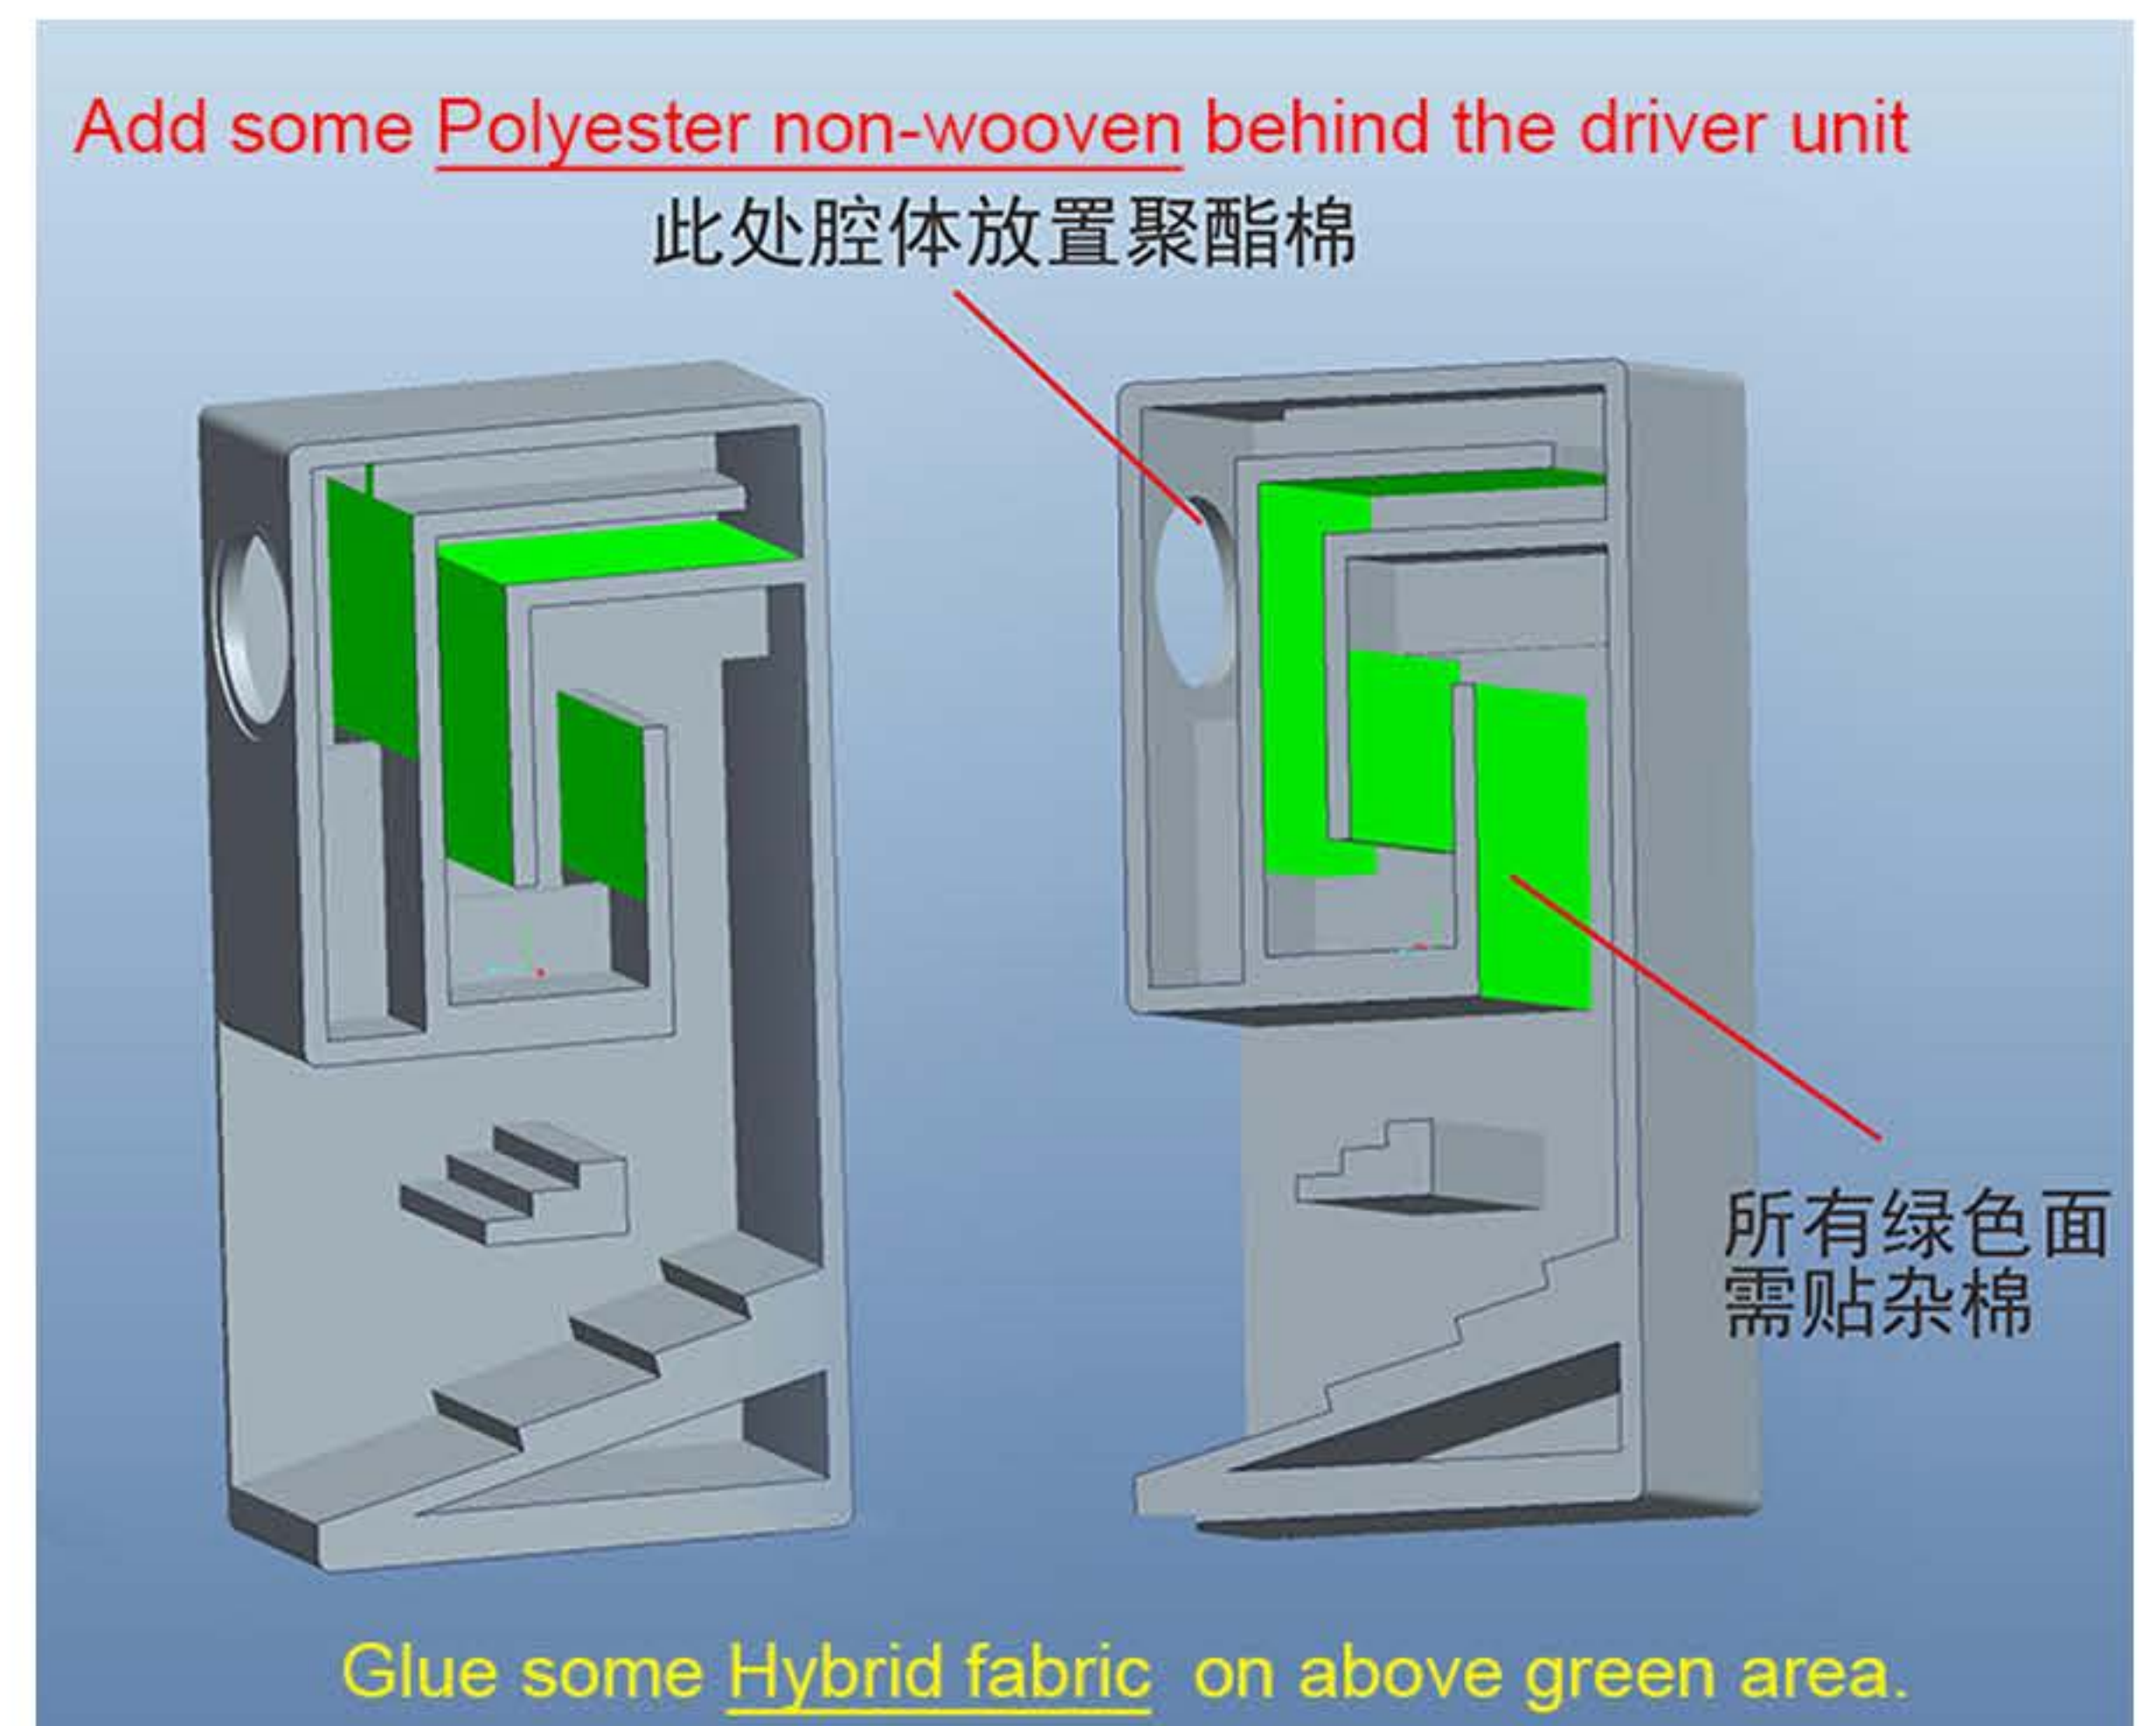

全頻背號角箱
Full range back horn speaker box

單體 Driver:

全頻單體 Full range driver: W6-1916

箱體訊息 Enclosure Information:

1. Fs: 43Hz
2. 號角長度 Horn length: 2.5M

全頻背號角箱
Full range back horn speaker box