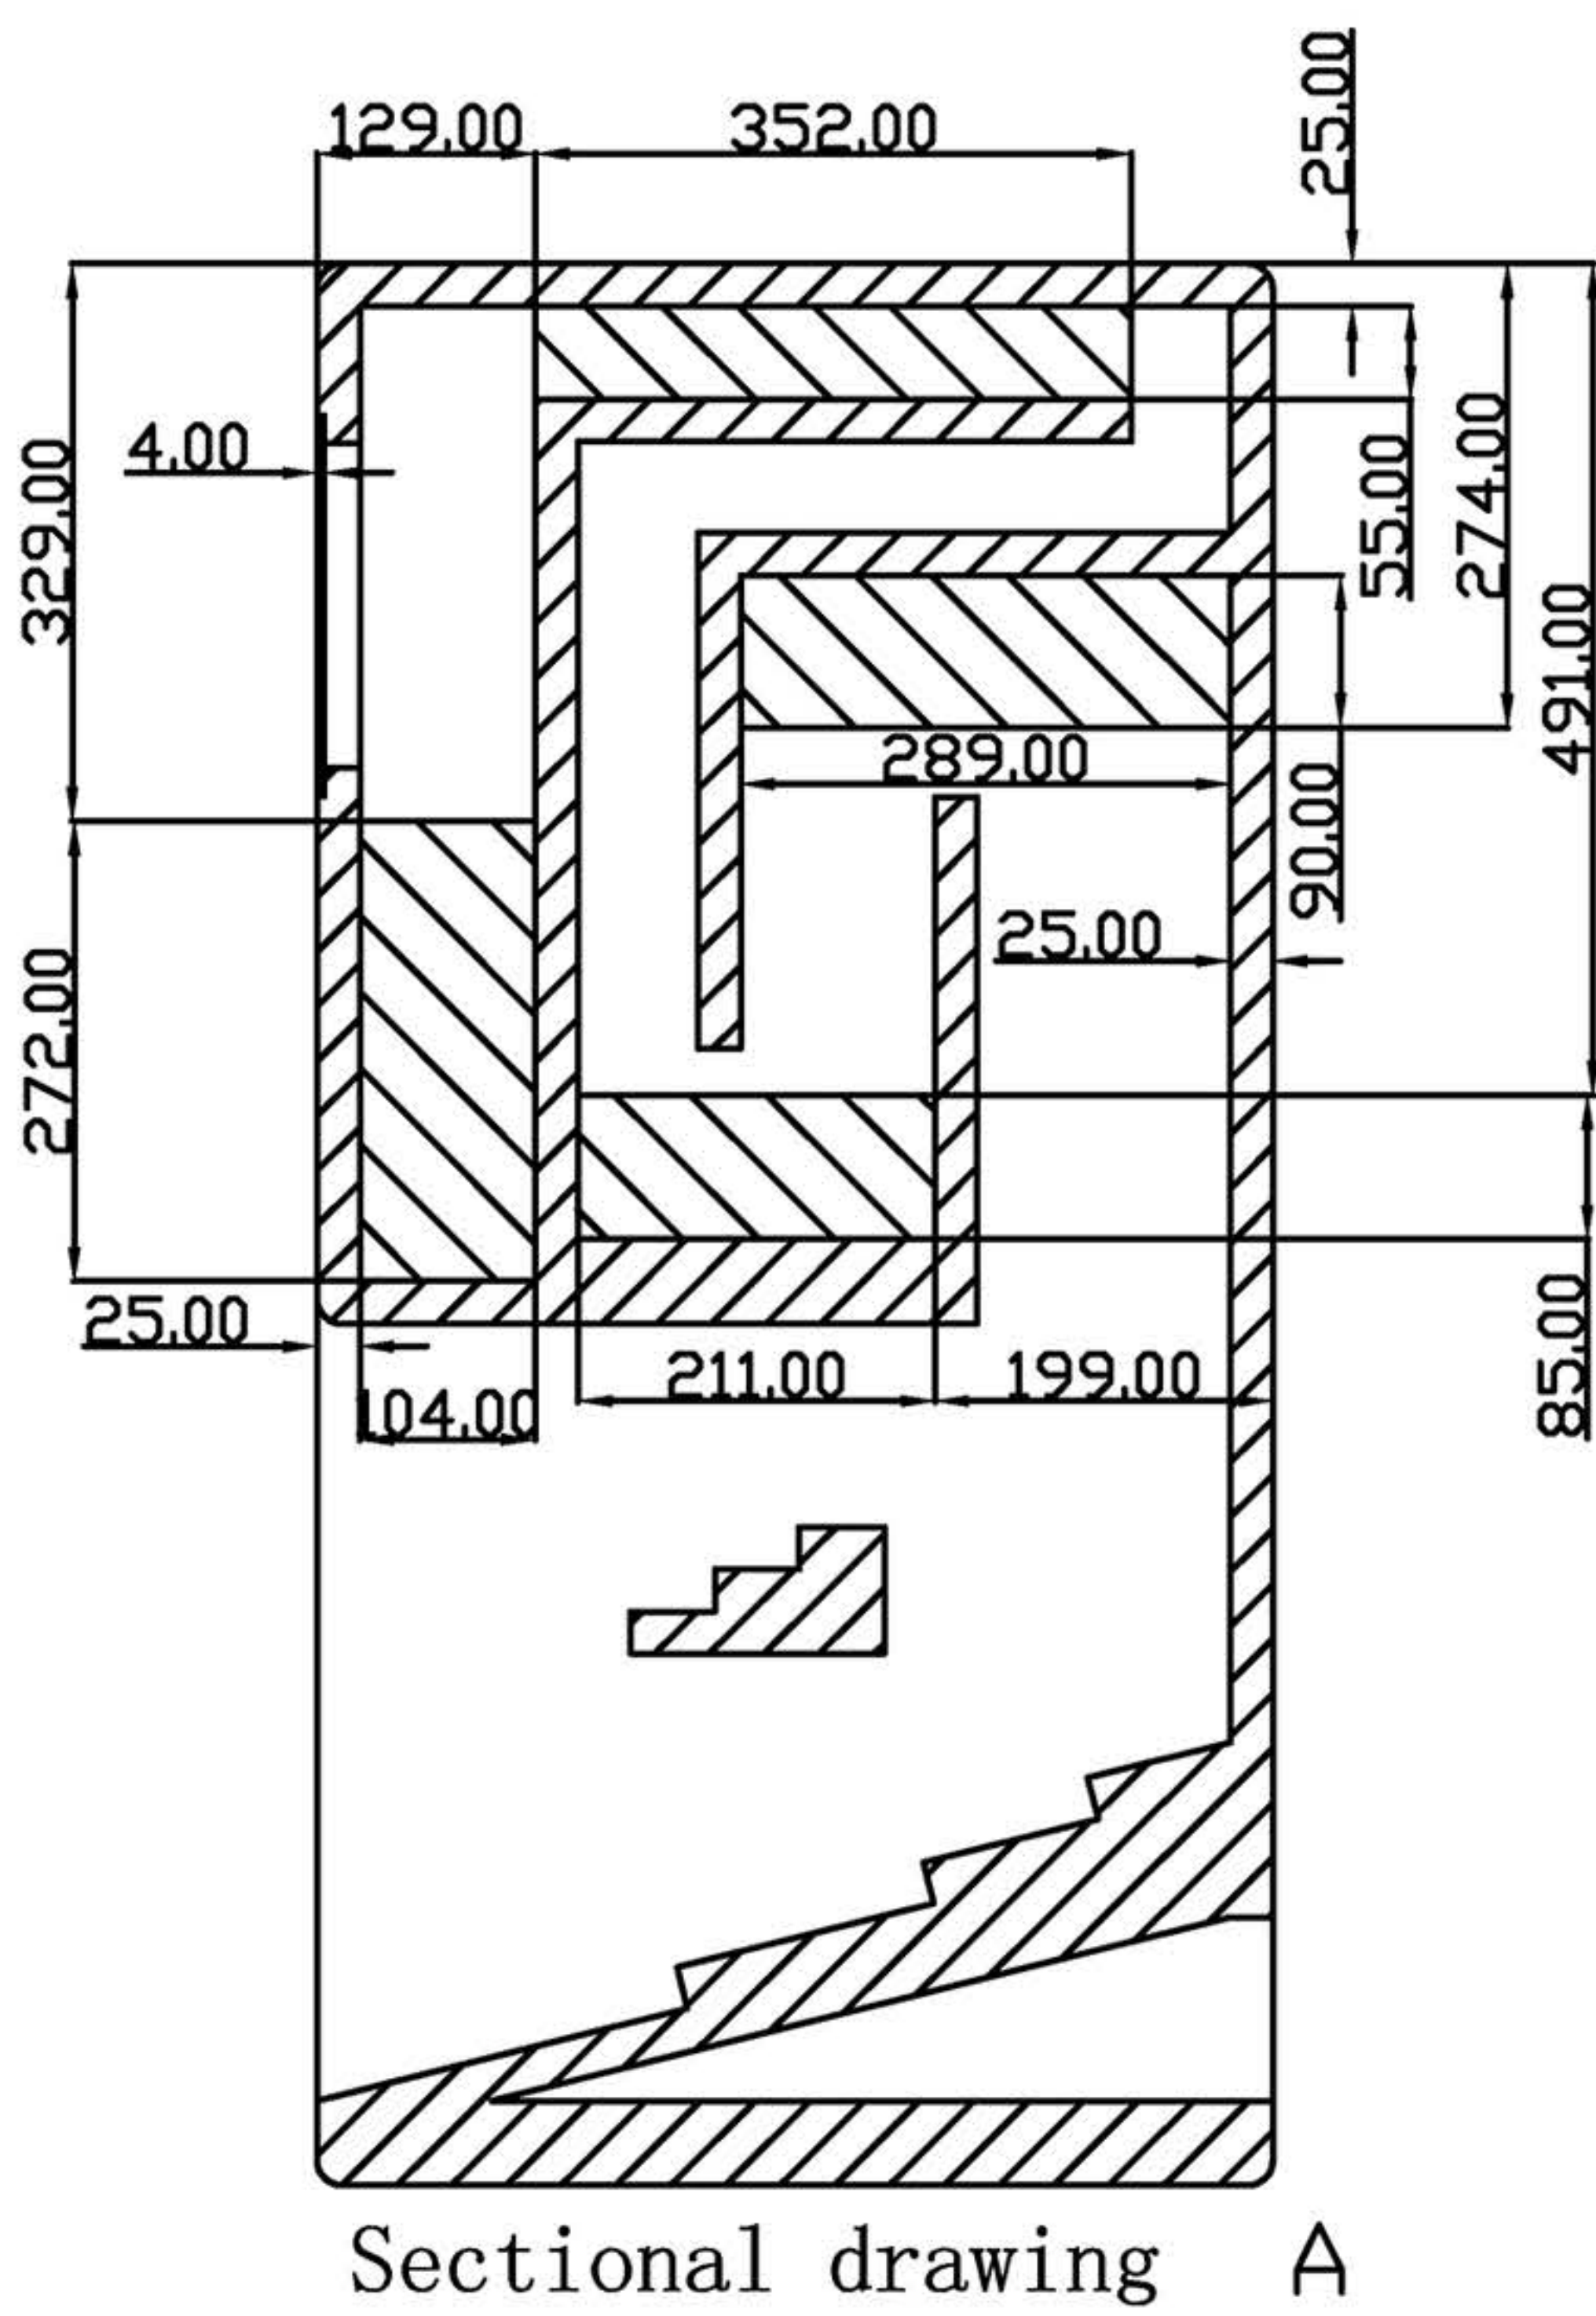

全頻背號角箱
Full range back horn speaker box

單體 Driver:

全頻單體 Full range driver: W6-1916

箱體訊息 Enclosure Information:

1. Fs: 43Hz
2. 號角長度 Horn length: 2.5M

全頻背號角箱
Full range back horn speaker box